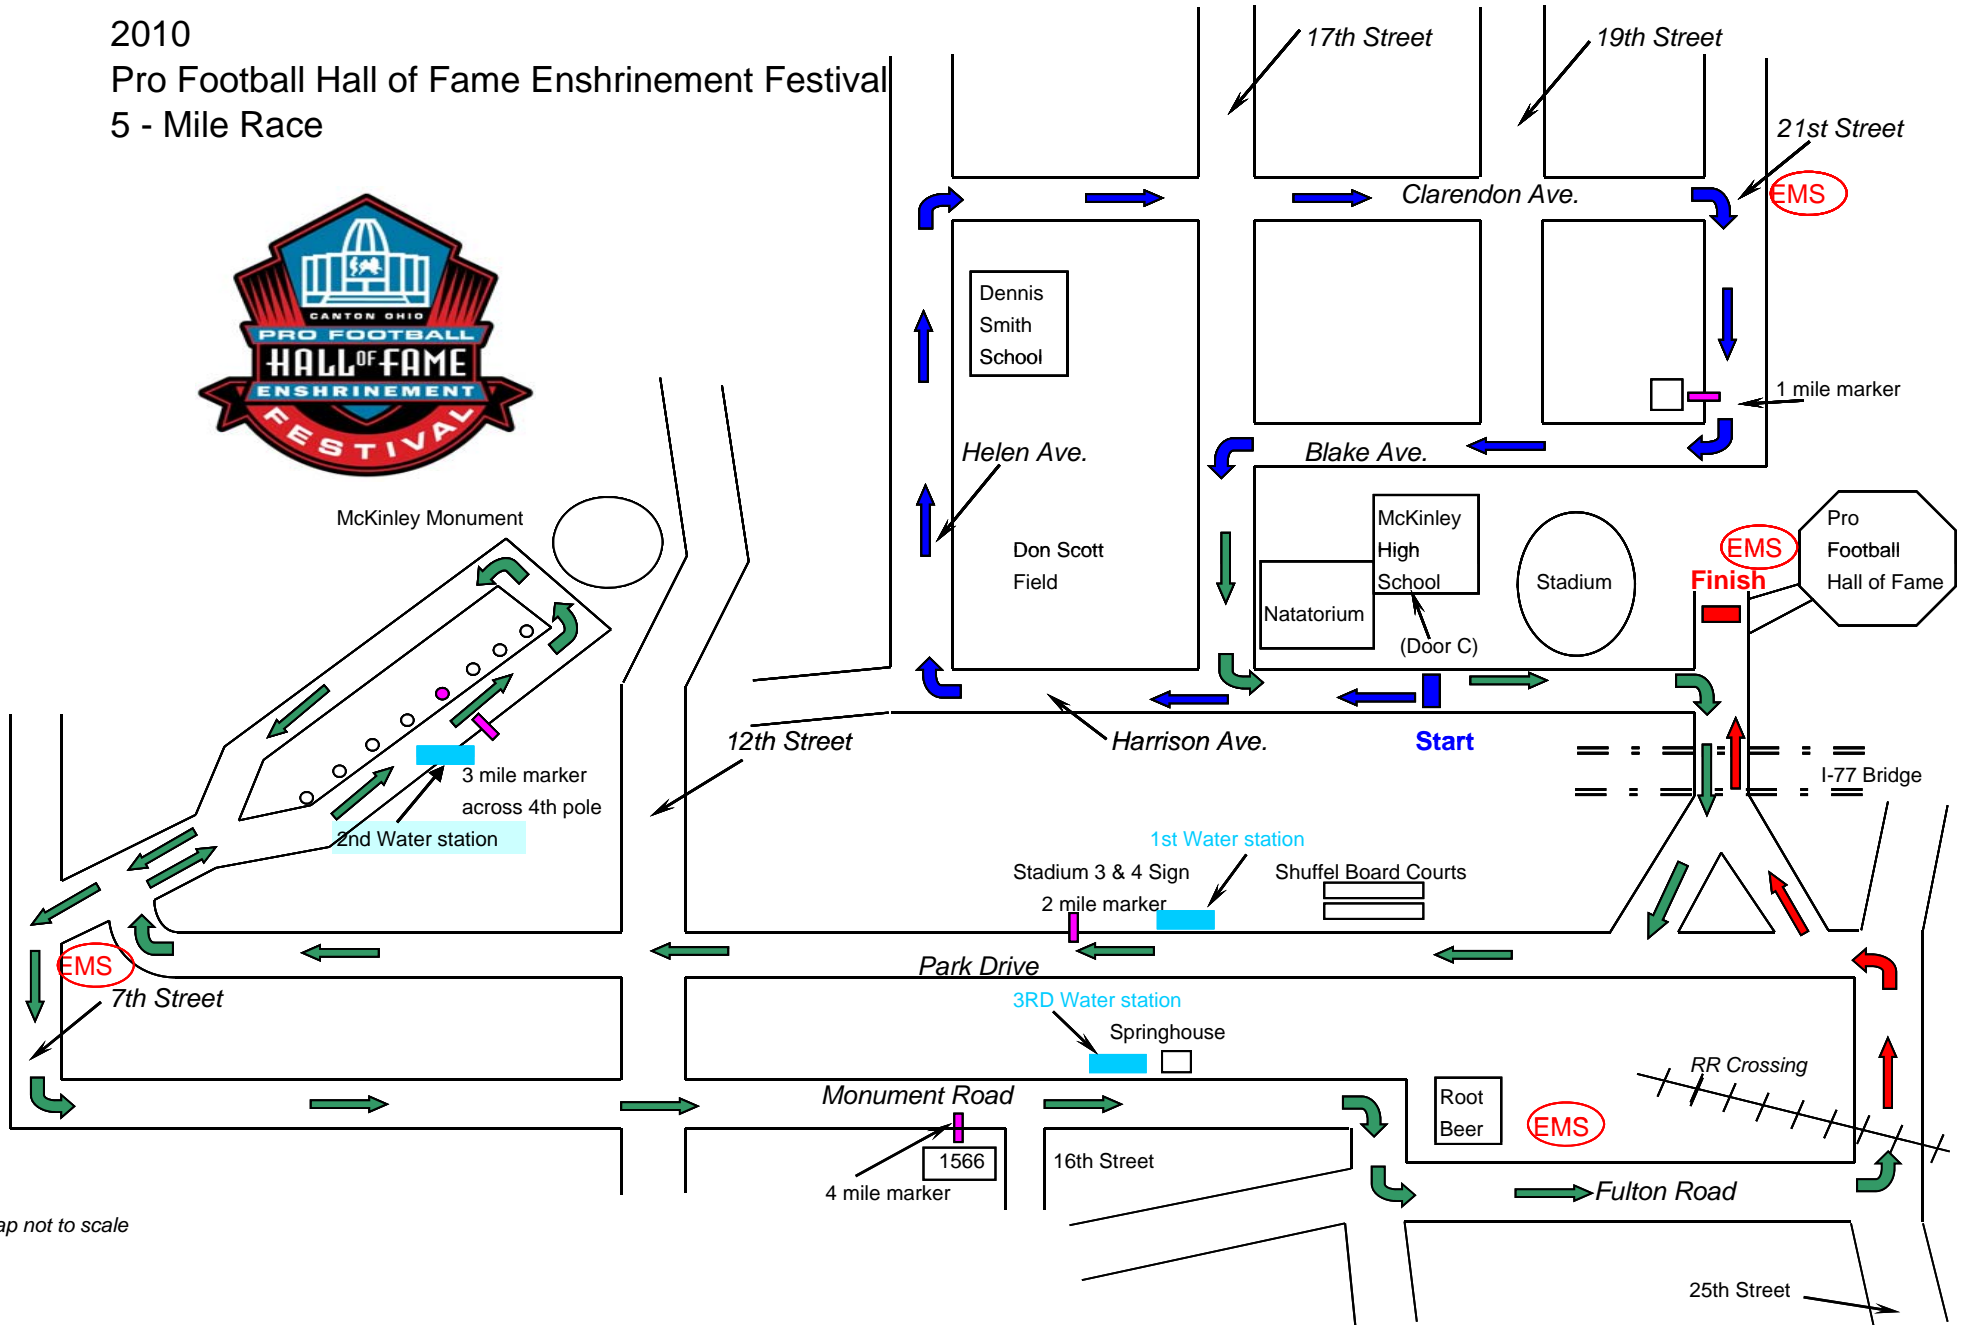

2010
 Pro Football Hall of Fame Enshrinement Festival
 5 - Mile Race

Map not to scale