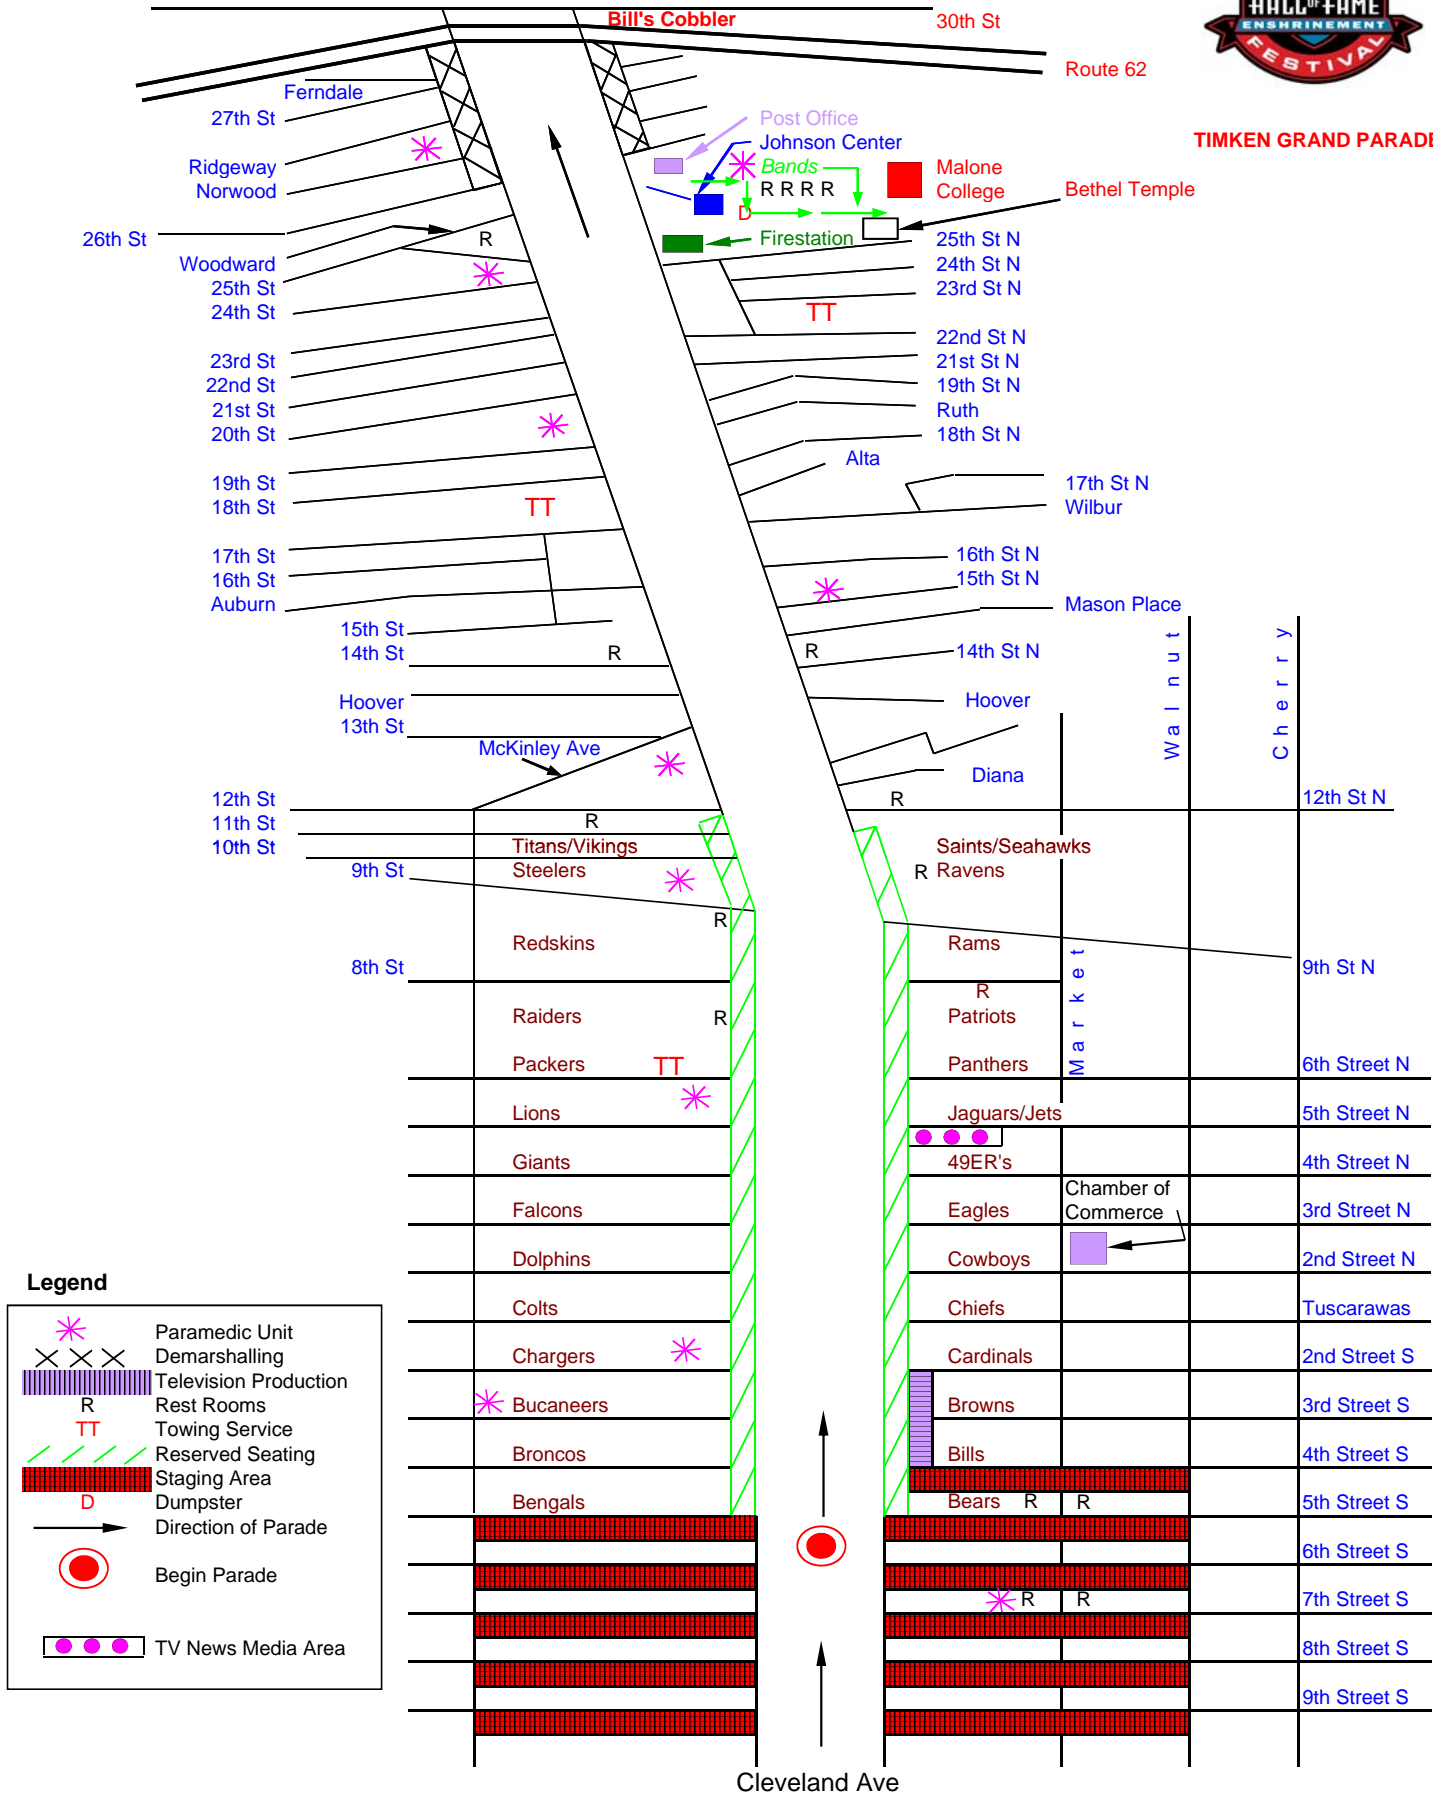

TIMKEN GRAND PARADE

Legend

- Paramedic Unit
- Demarshalling
- Television Production
- Rest Rooms
- Towing Service
- Reserved Seating
- Staging Area
- Dumpster
- Direction of Parade
- Begin Parade
- TV News Media Area