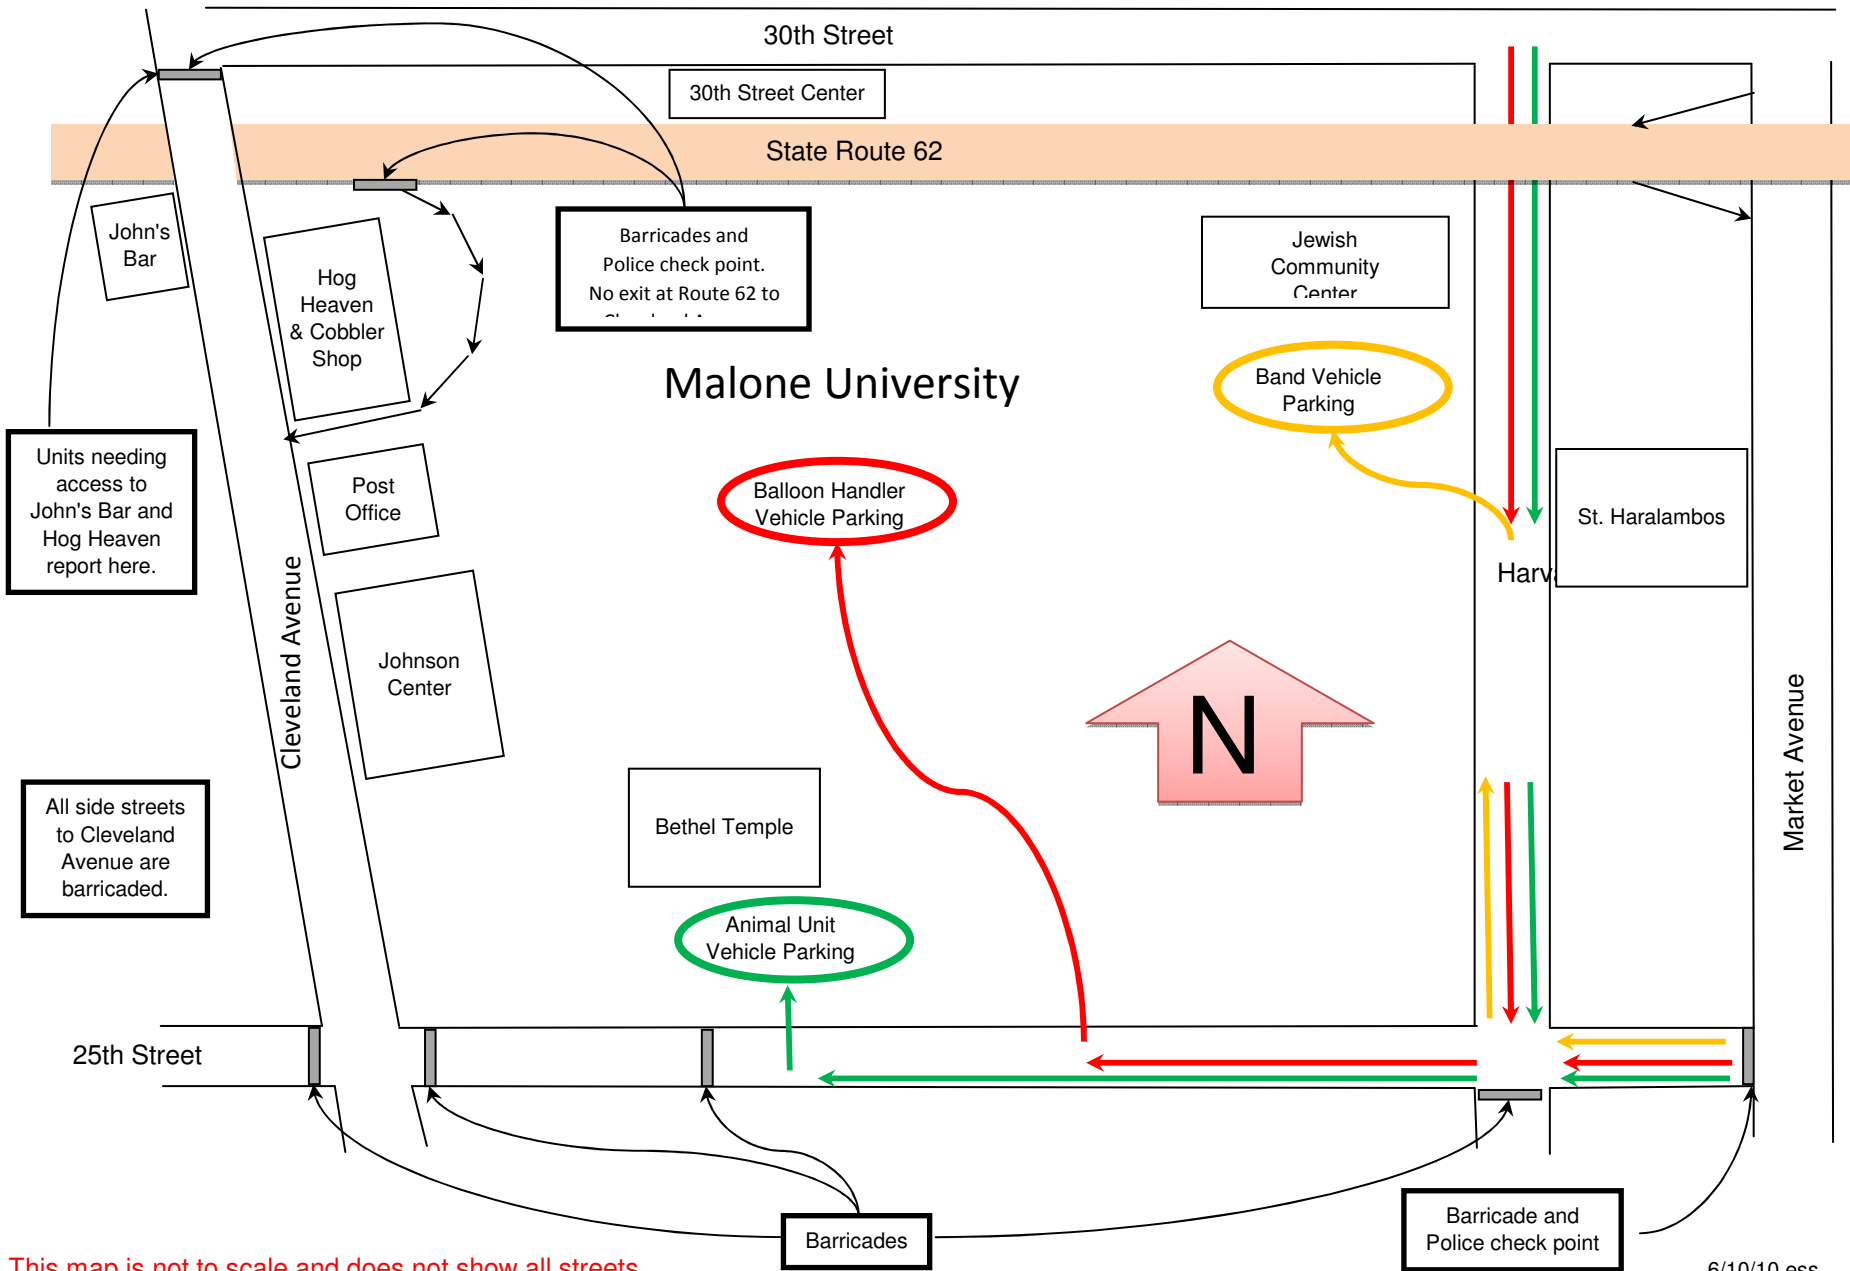

2010 Timken Grand Parade General Demarshaling Area

Parking access from Market & 25th or Harvard & 30th

This map is not to scale and does not show all streets.