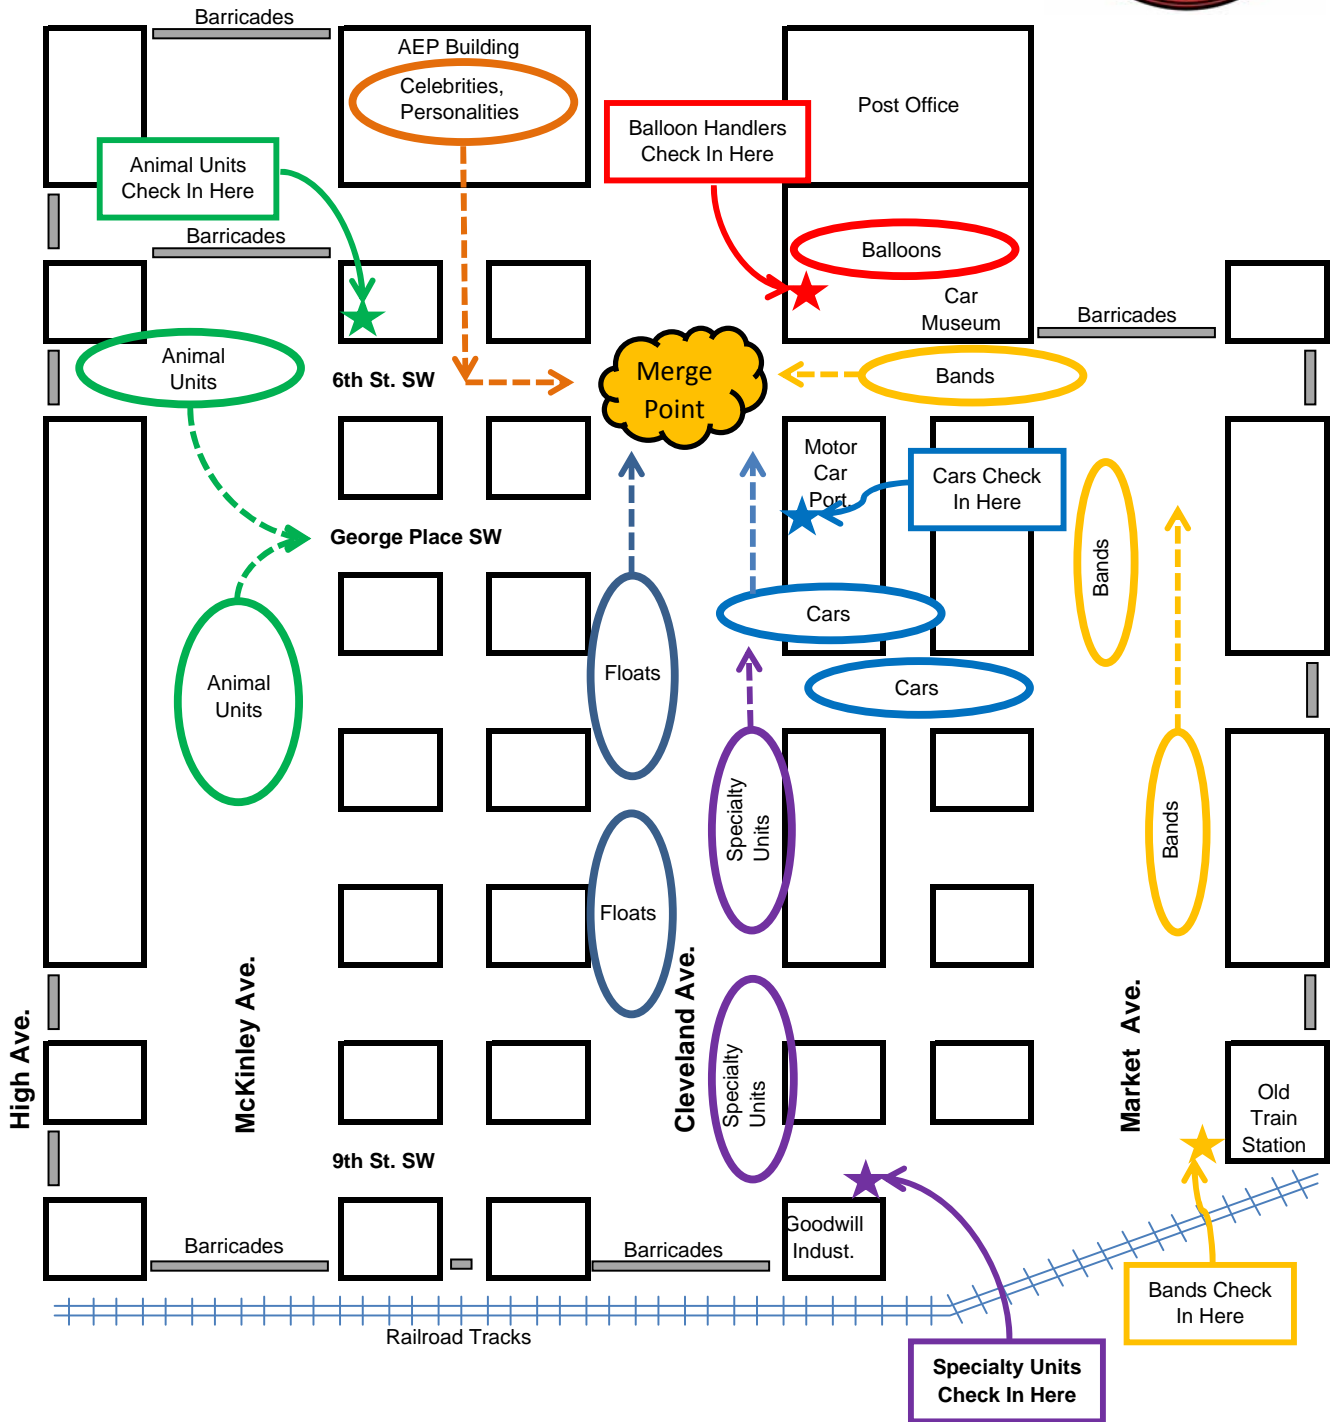

2010 Pro Football Hall of Fame Enshrinement Festival Timken Grand Parade

General Staging Areas

This map is not to scale and does not show all streets.